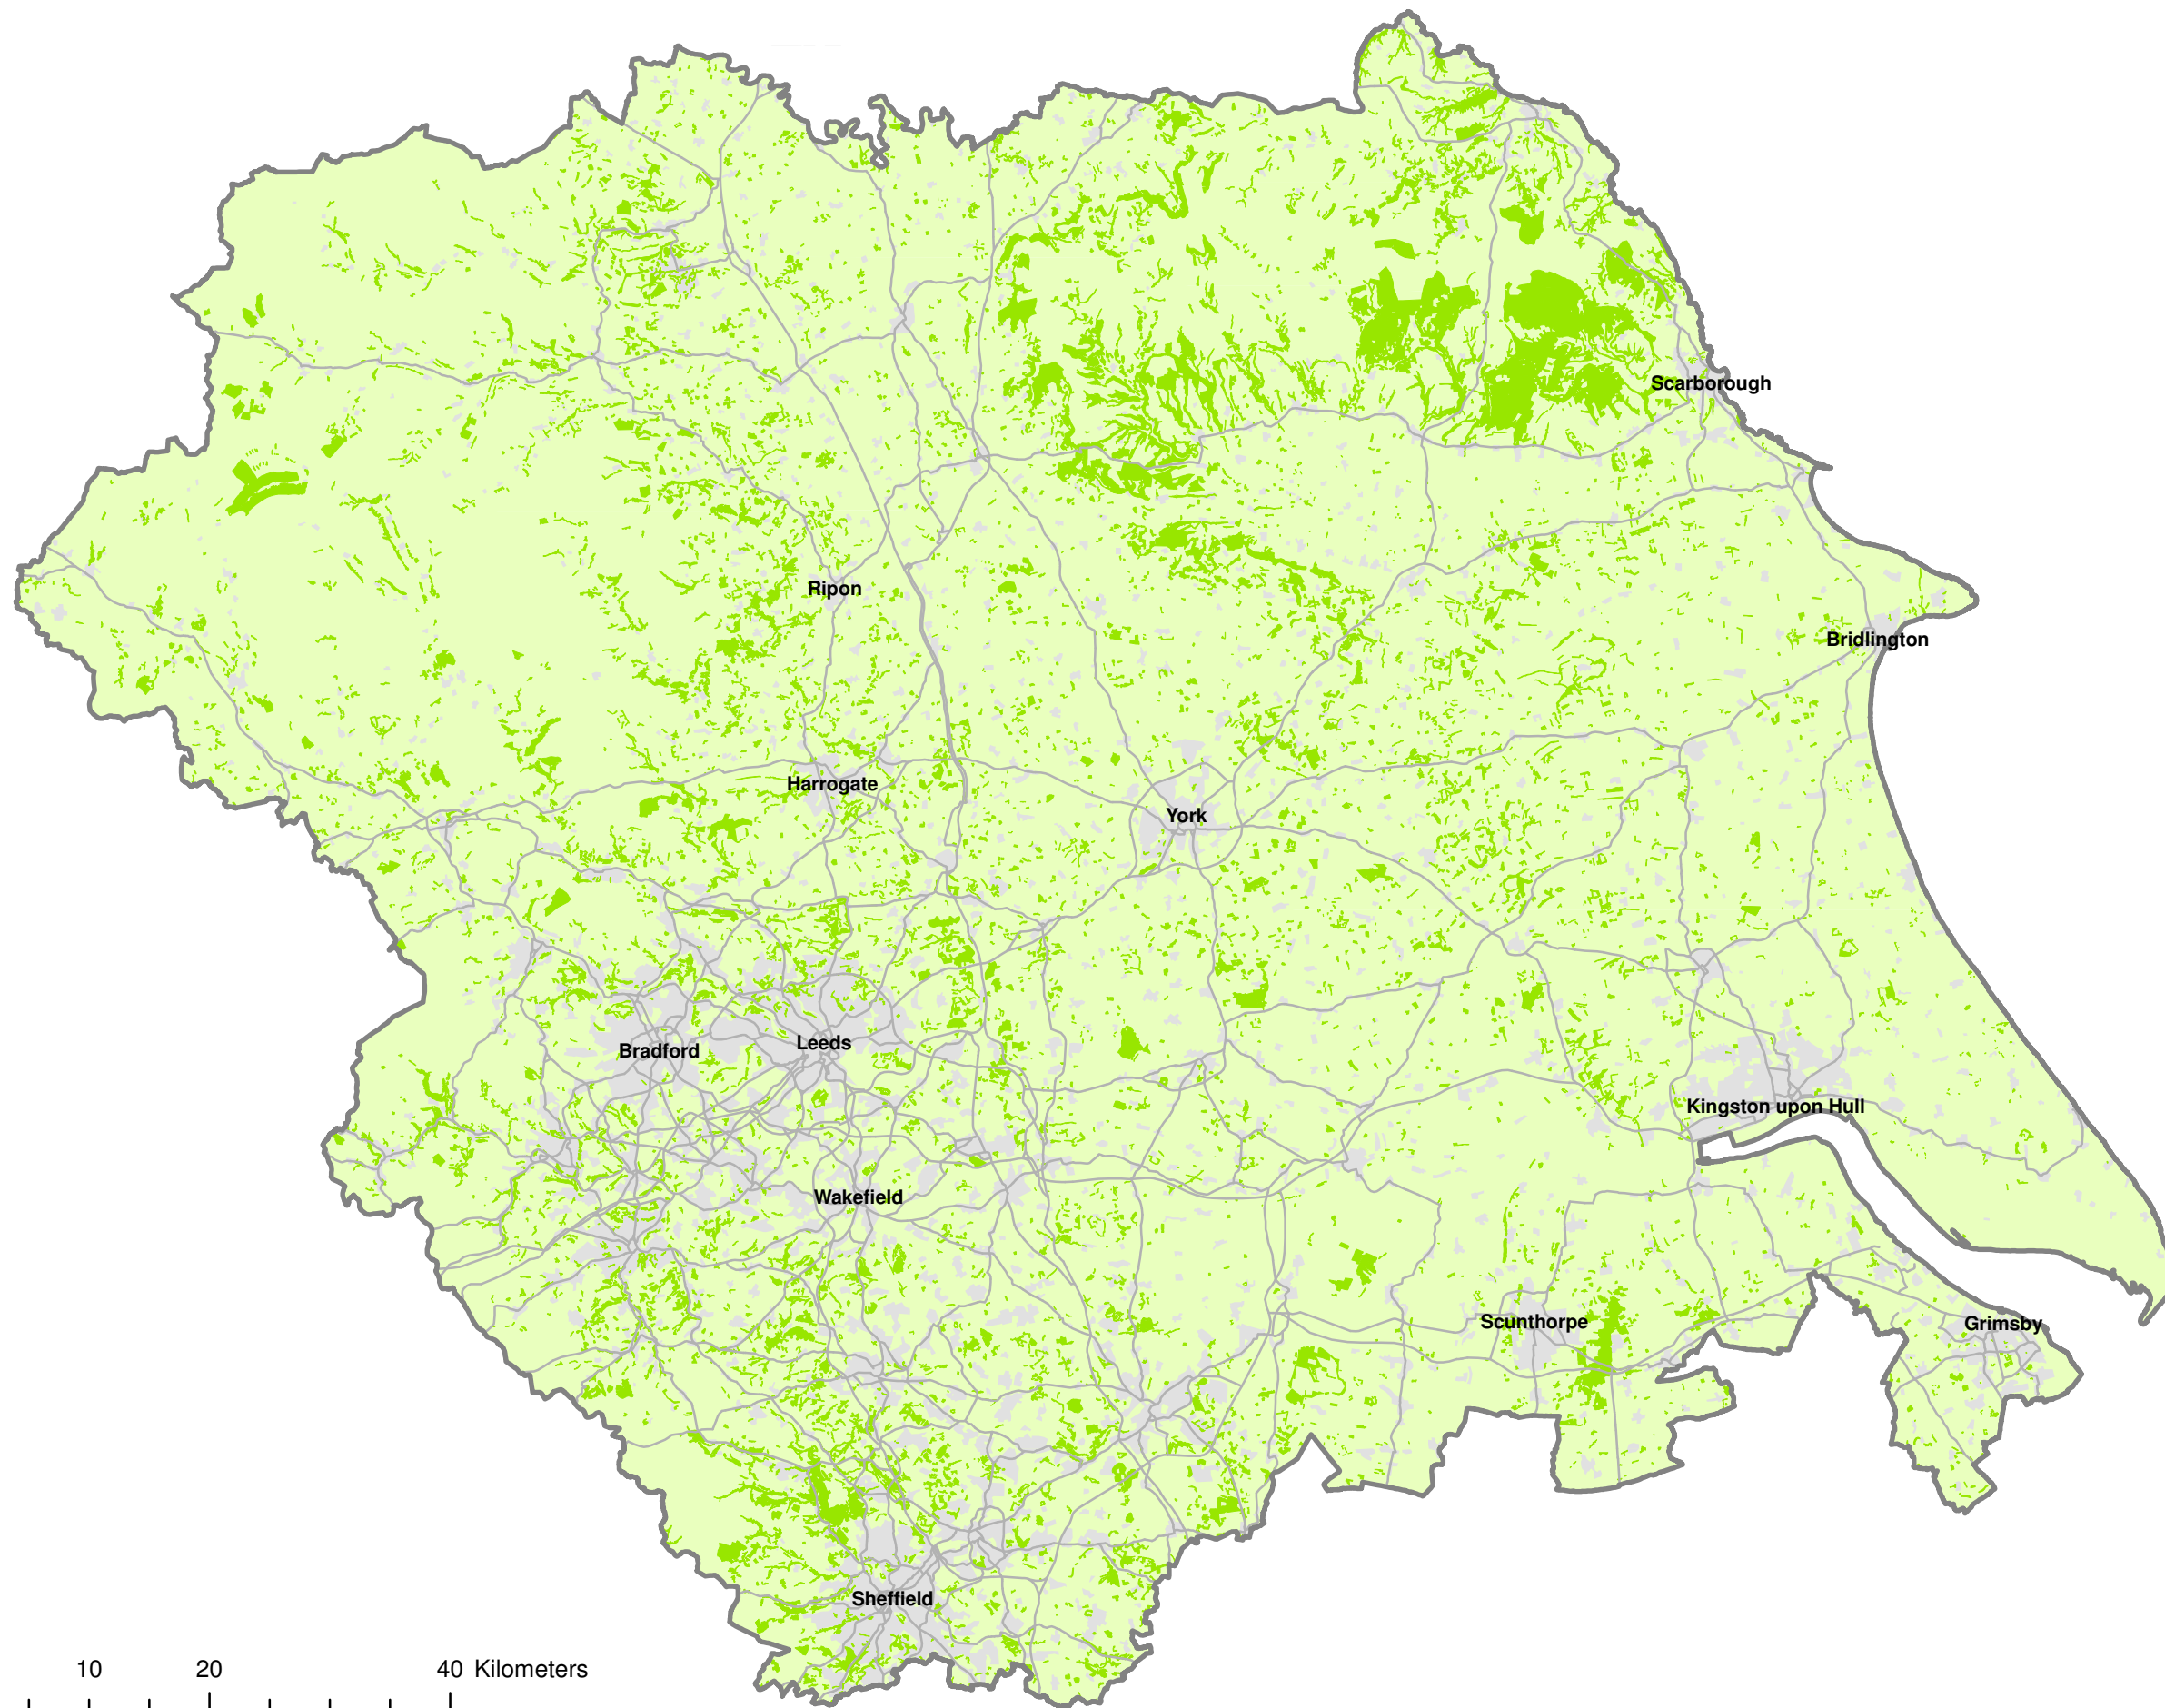

Legend

-  LGYH Boundary
-  Woodland
-  Urban Areas

Areas of Woodland

Version: 4

Date: 08-06-2010

Scale: 1:570,000 @ A3

GIS: Mark Morant

QA: Helen Pearce